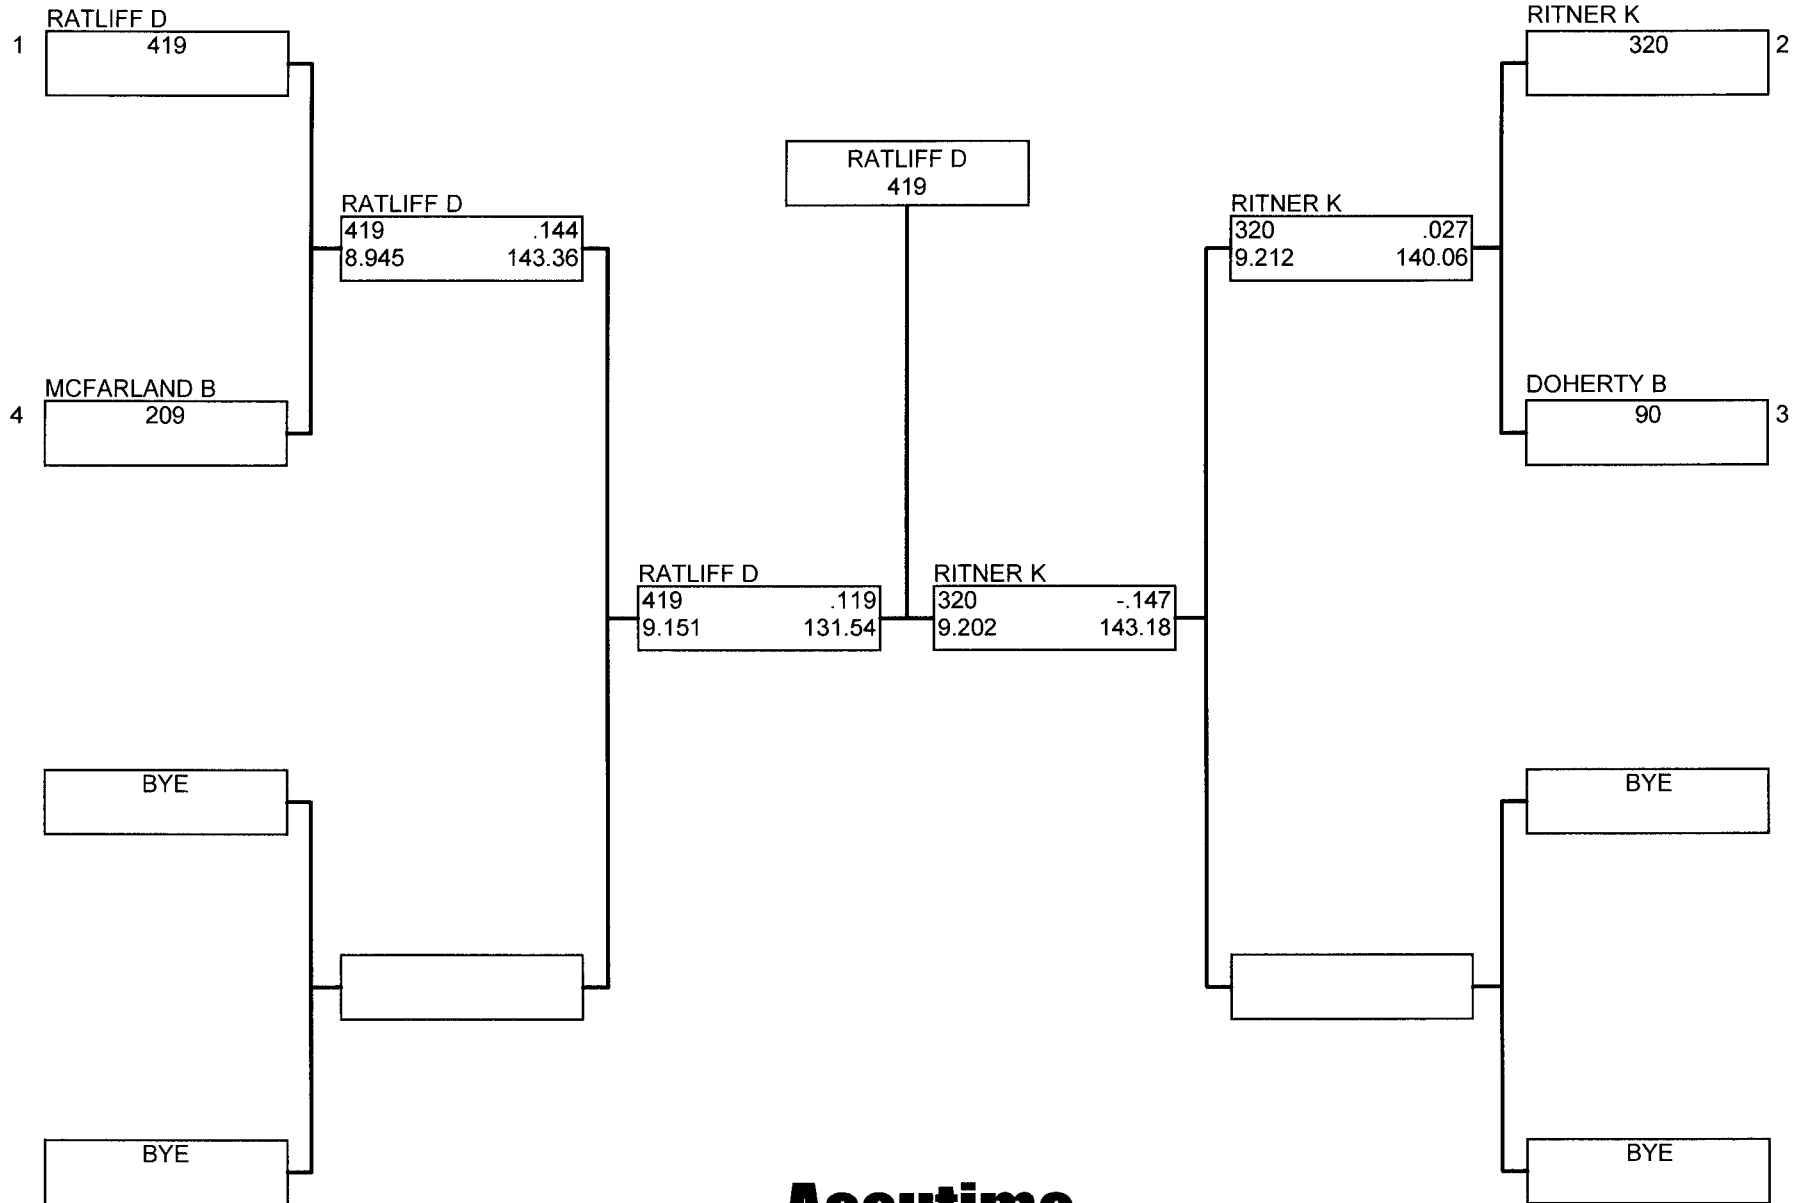

SUPER COMP

Accutime

Sunday, Jul 23 2017 (05:10:53 PM) v4.7